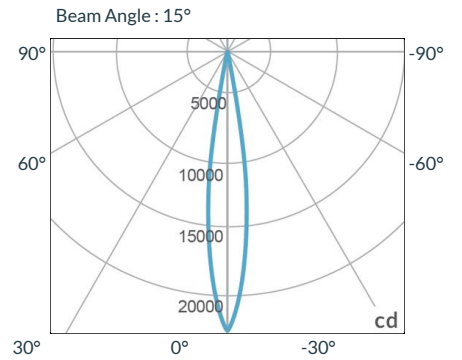

MECHANICAL FIGURES

PHOTOMETRIC DATA

Focus

Distance		3' (~0.9 m)	10' (~3.0 m)	15' (~4.6 m)
@3200K	fc	2604	241	117
	lux	28027	2591	1257
@5600K	fc	2690	249	121
	lux	28960	2678	1299
Beam Diameter		Ø 0.8' (~0.2m)	Ø 2.6' (~0.8m)	Ø 4.1' (~1.2m)

Flood

Distance		3' (~0.9 m)	10' (~3.0 m)	15' (~4.6 m)
@3200K	fc	546	54	29
	lux	5876	578	314
@5600K	fc	564	55	30
	lux	6071	597	324
Beam Diameter		Ø 2.2' (~0.7m)	Ø 7.4' (~2.3m)	Ø 11.4' (~3.5m)

ACCESSORIES