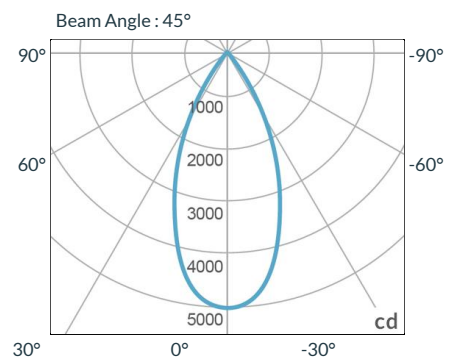

MECHANICAL FIGURES

PHOTOMETRIC DATA

Focus

Distance		3' (~0.9 m)	10' (~3.0 m)	15' (~4.6 m)
@3200K	fc	2604	241	117
	lux	28027	2591	1257
@5600K	fc	2690	249	121
	lux	28960	2678	1299
Beam Diameter		Ø 0.8' (~0.2m)	Ø 2.6' (~0.8m)	Ø 4.1' (~1.2m)

Flood

Distance		3' (~0.9 m)	10' (~3.0 m)	15' (~4.6 m)
@3200K	fc	546	54	29
	lux	5876	578	314
@5600K	fc	564	55	30
	lux	6071	597	324
Beam Diameter		Ø 2.2' (~0.7m)	Ø 7.4' (~2.3m)	Ø 11.4' (~3.5m)

ACCESSORIES