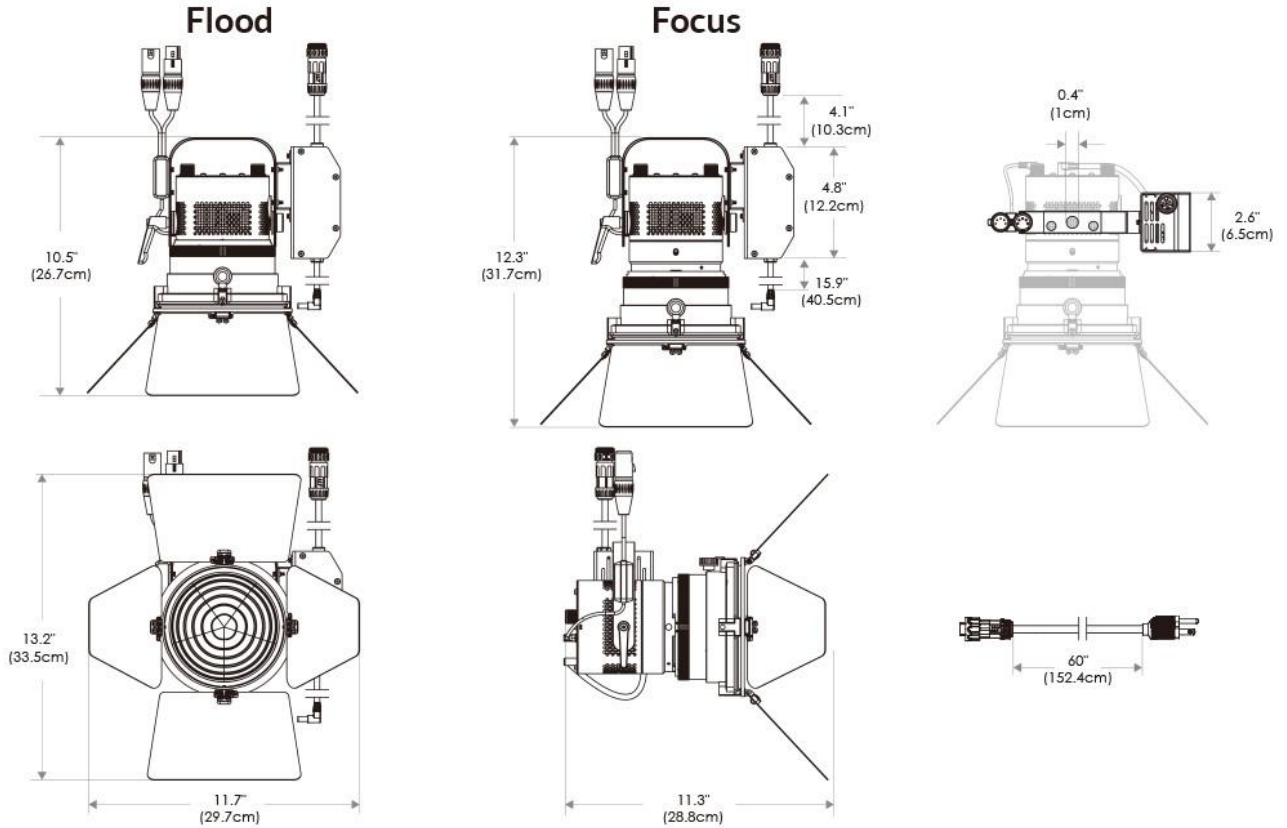

PROJECT		QUANTITY	
---------	--	----------	--

P3F Fresnel Light (Clamp)

90W LED/ 15°- 45°

- Cine-Grade Light Quality
- Point-Source LED
- DMX Controllable
- 90W Power Draw
- Compact (< 8" of Vertical Space)

Mount

- CLP** Clamp Mount

Power Supply & Control

- PSV** Power Supply

Plug/Connection

- US** US 120V
- EU** EU 220V

SPECIFICATIONS

Beam Angle	15°- 45°
CRI / TLCI	95/90 typical (in CCT Mode of 2800K-6500K)
Dimming	100% - 0% flicker free
AC Power Draw	90W max
AC Input	100 - 240V AC, 50 - 60Hz
Remote Control	DMX 512
Cooling	Fan Cooled
Acoustic Noise	19 dBA (Auto Mode)
Operating Temp.	32 - 104°F (0 - 40°C)
Weight (Fixture + Power Supply)	4.4lb / 2.0kg

MECHANICAL FIGURES

PHOTOMETRIC DATA

Focus

Distance		3' (~0.9 m)	10' (~3.0 m)	15' (~4.6 m)
@3200K	fc	2604	241	117
	lux	28027	2591	1257
@5600K	fc	2690	249	121
	lux	28960	2678	1299
Beam Diameter		Ø 0.8' (~0.2m)	Ø 2.6' (~0.8m)	Ø 4.1' (~1.2m)

Flood

Distance		3' (~0.9 m)	10' (~3.0 m)	15' (~4.6 m)
@3200K	fc	546	54	29
	lux	5876	578	314
@5600K	fc	564	55	30
	lux	6071	597	324
Beam Diameter		Ø 2.2' (~0.7m)	Ø 7.4' (~2.3m)	Ø 11.4' (~3.5m)

ACCESSORIES