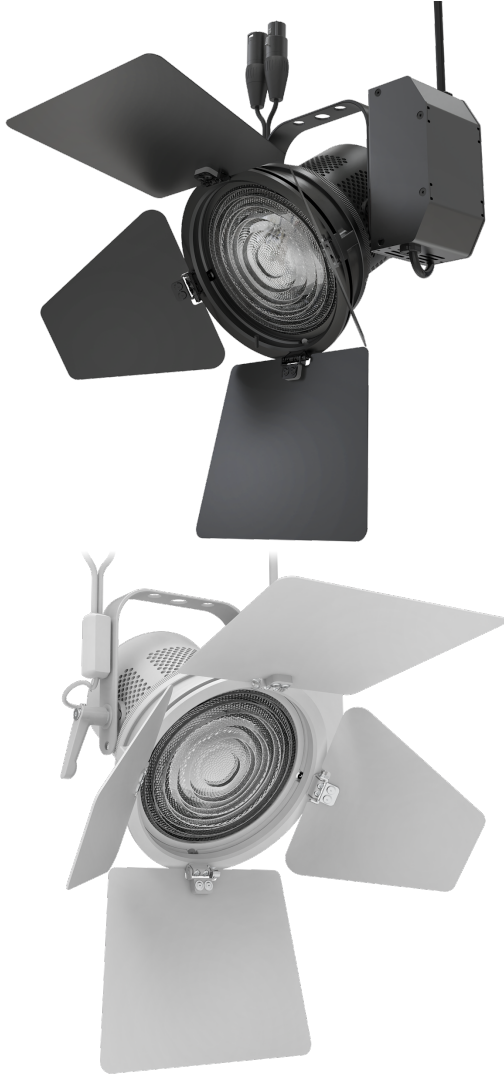

PROJECT		QUANTITY	
---------	--	----------	--

P3F Fresnel Light (Clamp)

90W LED/ 15°- 45°

- Cine-Grade Light Quality
- Point-Source LED
- DMX Controllable
- 90W Power Draw
- Compact (< 8" of Vertical Space)

ORDERING GUIDE

CXP3F - - - **CLP** - **PSV** -

Mode

- CLR** All Modes
- EZ** All EZ Modes
- RGB** RGB Mode Only
- CCT** Tunable CCT Mode Only
- 3200** Fixed 3200K
- 5600** Fixed 5600K

Finish

- WH** White
- BK** Black

Mount

- CLP** Clamp Mount

Power Supply & Control

- PSV** Power Supply

Plug/Connection

- US** US 120V
- EU** EU 220V

SPECIFICATIONS

Beam Angle	15°- 45°
CRI / TLCI	95/90 typical (in CCT Mode of 2800K-6500K)
Dimming	100% - 0% flicker free
AC Power Draw	90W max
AC Input	100 - 240V AC, 50 - 60Hz
Remote Control	DMX 512
Cooling	Fan Cooled
Acoustic Noise	19 dBA (Auto Mode)
Operating Temp.	32 - 104°F (0 - 40°C)
Weight (Fixture + Power Supply)	4.4lb / 2.0kg

Flood

Distance		3' (~0.9 m)	10' (~3.0 m)	15' (~4.6 m)
@3200K	fc	546	54	29
	lux	5876	578	314
@5600K	fc	564	55	30
	lux	6071	597	324
Beam Diameter		Ø 2.2' (~0.7m)	Ø 7.4' (~2.3m)	Ø 11.4' (~3.5m)

ACCESSORIES