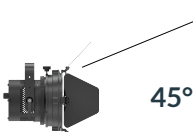

PROJECT		QUANTITY	
---------	--	----------	--

P3F Fresnel Light (Clamp)

90W LED/ 15°- 45°

- Cine-Grade Light Quality
- Point-Source LED
- DMX Controllable
- 90W Power Draw
- Compact (< 8" of Vertical Space)

Mount

- CLP** Clamp Mount

Power Supply & Control

- PSV** Power Supply

Plug/Connection

- US** US 120V
- EU** EU 220V

SPECIFICATIONS

Beam Angle	15°- 45°
CRI / TLCI	95/90 typical (in CCT Mode of 2800K-6500K)
Dimming	100% - 0% flicker free
AC Power Draw	90W max
AC Input	100 - 240V AC, 50 - 60Hz
Remote Control	DMX 512
Cooling	Fan Cooled
Acoustic Noise	19 dBA (Auto Mode)
Operating Temp.	32 - 104°F (0 - 40°C)
Weight (Fixture + Power Supply)	4.4lb / 2.0kg

MECHANICAL FIGURES

PHOTOMETRIC DATA

Focus

Distance		3' (~0.9 m)	10' (~3.0 m)	15' (~4.6 m)
@3200K	fc	2604	241	117
	lux	28027	2591	1257
@5600K	fc	2690	249	121
	lux	28960	2678	1299
Beam Diameter		Ø 0.8' (~0.2m)	Ø 2.6' (~0.8m)	Ø 4.1' (~1.2m)

Flood

Distance		3' (~0.9 m)	10' (~3.0 m)	15' (~4.6 m)
@3200K	fc	546	54	29
	lux	5876	578	314
@5600K	fc	564	55	30
	lux	6071	597	324
Beam Diameter		Ø 2.2' (~0.7m)	Ø 7.4' (~2.3m)	Ø 11.4' (~3.5m)

ACCESSORIES