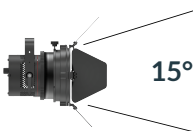

PROJECT		QUANTITY	
---------	--	----------	--

P3F Fresnel Light (Clamp)

90W LED/ 15°- 45°

- Cine-Grade Light Quality
- Point-Source LED
- DMX Controllable
- 90W Power Draw
- Compact (< 8" of Vertical Space)

Mount

- CLP** Clamp Mount

Power Supply & Control

- PSV** Power Supply

Plug/Connection

- US** US 120V
- EU** EU 220V

SPECIFICATIONS

Beam Angle	15°- 45°
CRI / TLCI	95/90 typical (in CCT Mode of 2800K-6500K)
Dimming	100% - 0% flicker free
AC Power Draw	90W max
AC Input	100 - 240V AC, 50 - 60Hz
Remote Control	DMX 512
Cooling	Fan Cooled
Acoustic Noise	19 dBA (Auto Mode)
Operating Temp.	32 - 104°F (0 - 40°C)
Weight (Fixture + Power Supply)	4.4lb / 2.0kg

MECHANICAL FIGURES

PHOTOMETRIC DATA

Focus

Distance		3' (~0.9 m)	10' (~3.0 m)	15' (~4.6 m)
@3200K	fc	2604	241	117
	lux	28027	2591	1257
@5600K	fc	2690	249	121
	lux	28960	2678	1299
Beam Diameter		Ø 0.8' (~0.2m)	Ø 2.6' (~0.8m)	Ø 4.1' (~1.2m)

Flood

Distance		3' (~0.9 m)	10' (~3.0 m)	15' (~4.6 m)
@3200K	fc	546	54	29
	lux	5876	578	314
@5600K	fc	564	55	30
	lux	6071	597	324
Beam Diameter		Ø 2.2' (~0.7m)	Ø 7.4' (~2.3m)	Ø 11.4' (~3.5m)

ACCESSORIES